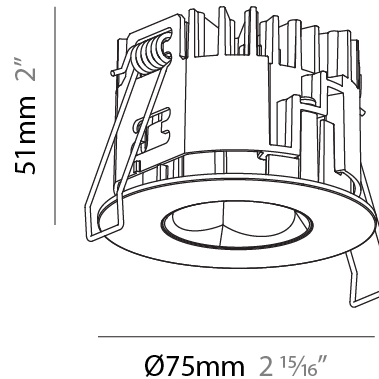

GENERAL

Series: Oiko Pro Round
Subseries: Oiko Pro Round Fixed
Partner: Prolicht
Division: Architectural
Installation: Recessed
Product Type: Downlight
Mounting Location: Ceiling
Light Distribution: Direct

PHYSICAL

Aperture Sizes - Downlights: 1"
Shape: Round
Diameter (mm): 75
Diameter (in): 2 15/16
Height (mm): 51
Height (in): 2
Ceiling Thickness (mm): 1 - 25
Ceiling Thickness (in): 1/16 - 1 3/16
Min. Recessing Depth (mm): 55
Min. Recessing Depth (in): 2 3/16
Diffuser: Lens Pack - Spread Lens / Linear Spread Lens / Honeycomb Louver
Fixture Finish: SSR / BKV / CWI / CRY / HAB / UFT / ITA / RUA / FTG / MYG / LOD / PUS / FRO / FUP / KIA / POP / BLS / SPG / MEY / GOH / CHC / COM / ABZ / JAG / OBR / MOS / ROR
Fixture Material: Aluminum Die Cast
Cut-out Measurements: 68mm / 2 11/16" Diameter

ELECTRICAL

Lamp Type: LED (Zhaga Standard)
Input Wattage (W): 14
Total Output Wattage (W): 12.7
Dimming: Dali Dimming
Driver Included: No
Driver Location: Recessed Housing
Driver Type: Constant Current - Universal (120Vac only for DALI driver)
Driver Class: Class 2
Input Voltage (V): 120 - 277
Constant Current (MA): 700

LED

Color Temperature (°K): 2700-6500 Tunable White
Max. Delivered Lumen (lm): 1240
Nominal Lumen (lm): 1460
CRI: >93 CRI
Lamp Life (hrs): 50000
Special LEDs offerings: Tunable White

OPTICAL

Reflector: 52
Adjustability: Fixed

RATINGS AND CERTIFICATIONS

Certified By: Certified for North American Standards
IP rating: IP20