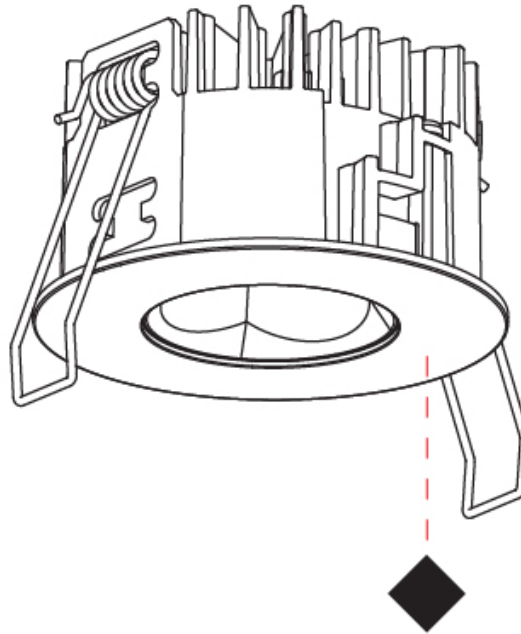

OIKO PRO ROUND FIXED RECESSED

A35873-

PROJECT _____

TYPE _____

SPECIFIER _____

QUANTITY _____

DATE _____

A