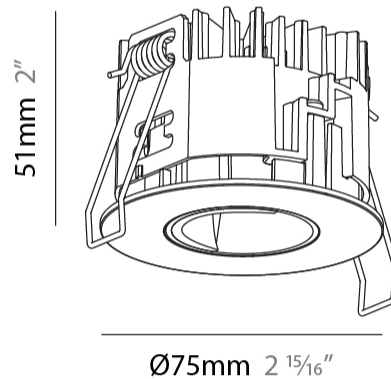

GENERAL

Series: Oiko Pro Round
Subseries: Oiko Pro Wallwash
Partner: Prolicht
Division: Architectural
Installation: Recessed
Product Type: Wallwash
Mounting Location: Ceiling
Light Distribution: Wallwash

PHYSICAL

Aperture Sizes - Downlights: 1"
Shape: Round
Diameter (mm): 75
Diameter (in): 2 ¹⁵/₁₆
Height (mm): 51
Height (in): 2
Ceiling Thickness (mm): 1 - 25
Ceiling Thickness (in): 1/16 - 1 3/16
Min. Recessing Depth (mm): 55
Min. Recessing Depth (in): 2 ³/₁₆
Fixture Finish: SSR / BKV / CWI / CRY / HAB / UFT / ITA / RUA / FTG / MYG / LOD / PUS / FRO / FUP / KIA / POP / BLS / SPG / MEY / GOH / CHC / COM / ABZ / JAG / OBR / MOS / ROR
Fixture Material: Aluminum Die Cast
Cut-out Measurements: 68mm / 2 11/16" Diameter

ELECTRICAL

Lamp Type: LED (Zhaga Standard)
Input Wattage (W): 15.1
Total Output Wattage (W): 13.6
Dimming: Non-Dimming / 0-10V Dimming / Phase Dimming / DALI Dimming / MATTER Dimming
Driver Included: No
Driver Location: Recessed Housing
Driver Type: Constant Current - Universal
Driver Class: Class 2
Housing: See Components
Input Voltage (V): 120 - 277
Constant Current (MA): 350

LED

Color Temperature (°K): 2700 / 3000 / 3500 / 4000
Max. Delivered Lumen (lm): 1302 / 1383 / 1449 / 1462
Nominal Lumen (lm): 1566 / 1665 / 1743 / 1759
CRI: >90 CRI
Lamp Life (hrs): 50000

OPTICAL

Adjustability: Fixed

RATINGS AND CERTIFICATIONS

Certified By: Certified for North American Standards
IP rating: IP20