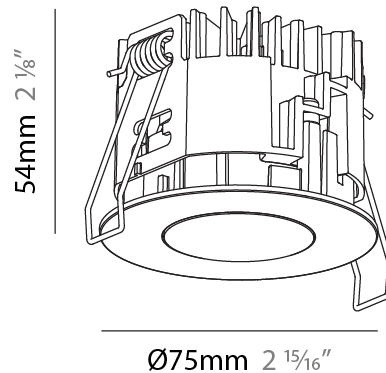

GENERAL

Series: Oiko Pro Round
Subseries: Oiko Pro Wallwash
Partner: Prolicht
Division: Architectural
Installation: Recessed
Product Type: Wallwash
Mounting Location: Ceiling
Light Distribution: Wallwash

PHYSICAL

Aperture Sizes - Downlights: 1"
Shape: Round
Diameter (mm): 75
Diameter (in): 2 15/16
Height (mm): 54
Height (in): 2 1/8
Ceiling Thickness (mm): 1 - 25
Ceiling Thickness (in): 1/16 - 1 3/16
Min. Recessing Depth (mm): 60
Min. Recessing Depth (in): 2 3/8
Fixture Finish: SSR / BKV / CWI / CRY / HAB / UFT / ITA / RUA / FTG / MYG / LOD / PUS / FRO / FUP / KIA / POP / BLS / SPG / MEY / GOH / CHC / COM / ABZ / JAG / OBR / MOS / ROR
Fixture Material: Aluminum Die Cast
Cut-out Measurements: 68mm / 2 11/16" Diameter

ELECTRICAL

Lamp Type: LED (Zhaga Standard)
Input Wattage (W): 15.1
Total Output Wattage (W): 13.6
Dimming: Non-Dimming / 0-10V Dimming / Phase Dimming / DALI Dimming / MATTER Dimming
Driver Included: No
Driver Location: Recessed Housing
Driver Type: Constant Current - Universal
Driver Class: Class 2
Input Voltage (V): 120 - 277
Constant Current (MA): 350

LED

Color Temperature (°K): 2700 / 3000 / 3500 / 4000
Max. Delivered Lumen (lm): 1247 / 1325 / 1388 / 1400
Nominal Lumen (lm): 1566 / 1665 / 1743 / 1759
CRI: >90 CRI
Lamp Life (hrs): 50000

OPTICAL

Adjustability: Fixed

RATINGS AND CERTIFICATIONS

Certified By: Certified for North American Standards
IP rating: IP54