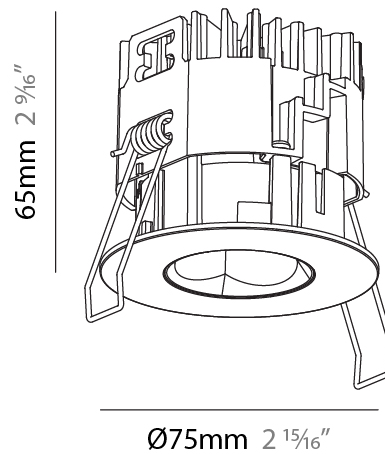

PHYSICAL

Aperture Sizes - Downlights: 1"
Shape: Round
Diameter (mm): 75
Diameter (in): 2 ¹⁵/₁₆
Height (mm): 65
Height (in): 2 ⁹/₁₆
Ceiling Thickness (mm): 1 - 25
Ceiling Thickness (in): 1/16 - 1 3/16
Min. Recessing Depth (mm): 70
Min. Recessing Depth (in): 2 ³/₄
Diffuser: Lens Pack - Spread Lens / Linear Spread Lens / Honeycomb Louver
Fixture Finish: SSR / BKV / CWI / CRY / HAB / UFT / ITA / RUA / FTG / MYG / LOD / PUS / FRO / FUP / KIA / POP / BLS / SPG / MEY / GOH / CHC / COM / ABZ / JAG / OBR / MOS / ROR
Fixture Material: Aluminum Die Cast
Cut-out Measurements: 68mm / 2 11/16" Diameter

ELECTRICAL

Lamp Type: LED (Zhaga Standard)
Input Wattage (W): 16
Total Output Wattage (W): 14.6
Dimming: Tri-Mode (Non-Dimming and Phase Dimming (120Vac only) and 0-10V Dimming)
Driver Included: No
Driver Location: Recessed Housing
Driver Type: Constant Current - Universal
Driver Class: Class 2
Housing: See Components
Input Voltage (V): 120 - 277
Constant Current (MA): 350

LED

Color Temperature (°K): 2700 / 3000 / 3500 / 4000
Max. Delivered Lumen (lm): 1067 / 1150 / 1217 / 1220
Nominal Lumen (lm): 1393 / 1501 / 1589 / 1592
CRI: >90 CRI
Lamp Life (hrs): 50000

OPTICAL

Reflector°: 14
Adjustability: Fixed

RATINGS AND CERTIFICATIONS

Certified By: Certified for North American Standards
IP rating: IP44