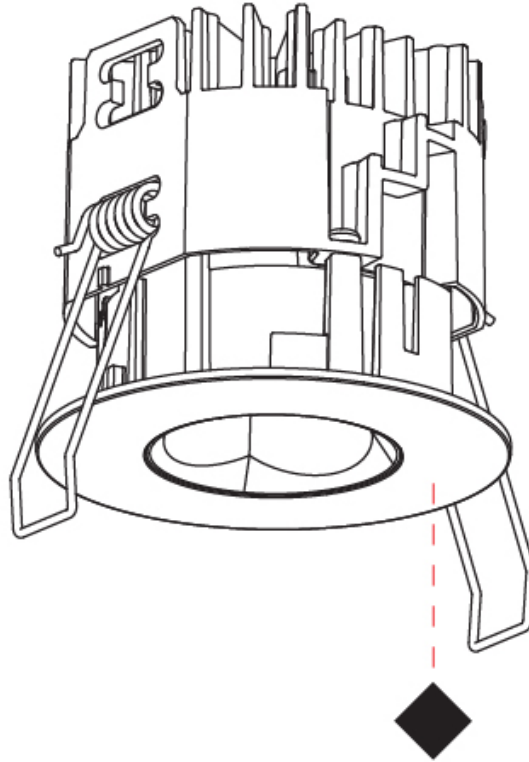

OIKO PRO ROUND FIXED RECESSED

A35867-

PROJECT _____

TYPE _____

SPECIFIER _____

QUANTITY _____

DATE _____

A