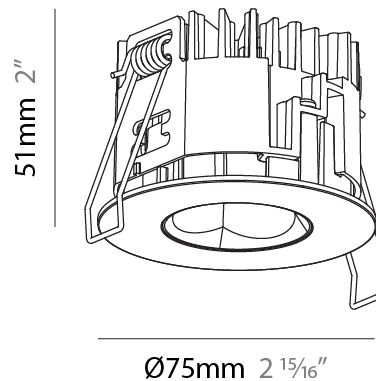

PHYSICAL

Aperture Sizes - Downlights: 1"
Shape: Round
Diameter (mm): 75
Diameter (in): 2 ¹⁵/₁₆
Height (mm): 51
Height (in): 2
Ceiling Thickness (mm): 1 - 25
Ceiling Thickness (in): 1/16 - 1 3/16
Min. Recessing Depth (mm): 55
Min. Recessing Depth (in): 2 ³/₁₆
Diffuser: Lens Pack - Spread Lens / Linear Spread Lens / Honeycomb Louver
Fixture Finish: SSR / BKV / CWI / CRY / HAB / UFT / ITA / RUA / FTG / MYG / LOD / PUS / FRO / FUP / KIA / POP / BLS / SPG / MEY / GOH / CHC / COM / ABZ / JAG / OBR / MOS / ROR
Fixture Material: Aluminum Die Cast
Cut-out Measurements: 68mm / 2 11/16" Diameter

ELECTRICAL

Lamp Type: LED (Zhaga Standard)
Input Wattage (W): 15
Total Output Wattage (W): 13.6
Dimming: Tri-Mode (Non-Dimming and Phase Dimming (120Vac only) and 0-10V Dimming)
Driver Included: No
Driver Location: Recessed Housing
Driver Type: Constant Current - Universal
Driver Class: Class 2
Input Voltage (V): 120 - 277
Constant Current (MA): 350

LED

Color Temperature (°K): 2700 / 3000 / 3500 / 4000
Max. Delivered Lumen (lm): 1375 / 1462 / 1531 / 1545
Nominal Lumen (lm): 1566 / 1665 / 1743 / 1759
CRI: >90 CRI
Lamp Life (hrs): 50000
Special LEDs offerings: Tunable White

OPTICAL

Reflector°: 50
Adjustability: Fixed

RATINGS AND CERTIFICATIONS

Certified By: Certified for North American Standards
IP rating: IP20