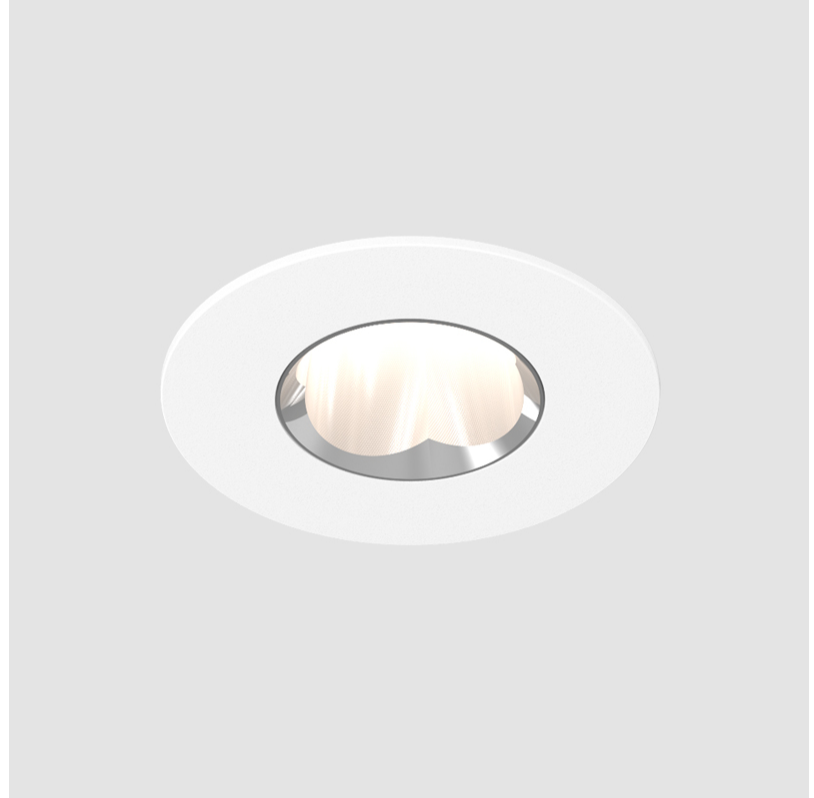

Series: Oiko Pro Round
Subseries: Oiko Pro Round Fixed
Partner: Prolicht
Division: Architectural
Installation: Recessed
Product Type: Downlight
Mounting Location: Ceiling
Light Distribution: Direct

PHYSICAL

Aperture Sizes - Downlights: 1"
Shape: Round
Diameter (mm): 75
Diameter (in): 2 ¹⁵/₁₆"
Height (mm): 65
Height (in): 2 ⁹/₁₆"
Ceiling Thickness (mm): 1 - 25
Ceiling Thickness (in): 1/16 - 1 3/16
Min. Recessing Depth (mm): 70
Min. Recessing Depth (in): 2 ³/₄"
Diffuser: Lens Pack - Spread Lens / Linear Spread Lens / Honeycomb Louver
Fixture Finish: SSR / BKV / CWI / CRY / HAB / UFT / ITA / RUA / FTG / MYG / LOD / PUS / FRO / FUP / KIA / POP / BLS / SPG / MEY / GOH / CHC / COM / ABZ / JAG / OBR / MOS / ROR
Fixture Material: Aluminum Die Cast
Cut-out Measurements: 68mm / 2 11/16" Diameter

ELECTRICAL

Lamp Type: LED (Zhaga Standard)
Input Wattage (W): 14
Total Output Wattage (W): 12.7
Dimming: Dali Dimming
Driver Included: No
Driver Location: Recessed Housing
Driver Type: Constant Current - Universal (120Vac only for DALI driver)
Driver Class: Class 2
Input Voltage (V): 120 - 277
Constant Current (MA): 700

LED

Color Temperature (°K): 2700-6500 Tunable White
Max. Delivered Lumen (lm): 1129
Nominal Lumen (lm): 1460
CRI: >93 CRI
Lamp Life (hrs): 50000
Special LEDs offerings: Tunable White

OPTICAL

Reflector°: 36
Adjustability: Fixed

RATINGS AND CERTIFICATIONS

Certified By: Certified for North American Standards
IP rating: IP20