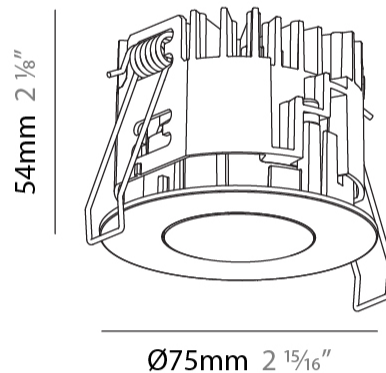

GENERAL

Series: Oiko Pro Round
Subseries: Oiko Pro Wallwash
Partner: Prolicht
Division: Architectural
Installation: Recessed
Product Type: Wallwash
Mounting Location: Ceiling
Light Distribution: Wallwash

PHYSICAL

Aperture Sizes - Downlights: 1"
Shape: Round
Diameter (mm): 75
Diameter (in): 2 ¹⁵/₁₆
Height (mm): 54
Height (in): 2 ¹/₈
Ceiling Thickness (mm): 1 - 25
Ceiling Thickness (in): 1/16 - 1 3/16
Min. Recessing Depth (mm): 60
Min. Recessing Depth (in): 2 ³/₈
Fixture Finish: SSR / BKV / CWI / CRY / HAB / UFT / ITA / RUA / FTG / MYG / LOD / PUS / FRO / FUP / KIA / POP / BLS / SPG / MEY / GOH / CHC / COM / ABZ / JAG / OBR / MOS / ROR
Fixture Material: Aluminum Die Cast
Cut-out Measurements: 68mm / 2 11/16" Diameter

ELECTRICAL

Lamp Type: LED (Zhaga Standard)
Input Wattage (W): 14
Total Output Wattage (W): 12.7
Dimming: Dali Dimming / Matter
Driver Included: No
Driver Location: Recessed Housing
Driver Type: Constant Current - Universal (120Vac only for DALI driver)
Driver Class: Class 2
Input Voltage (V): 120 - 277
Constant Current (MA): 700

LED

Color Temperature (°K): 2700-6500 Tunable White
Max. Delivered Lumen (lm): 1159
Nominal Lumen (lm): 1460
CRI: >90 CRI
Lamp Life (hrs): 50000
Special LEDs offerings: Tunable White

OPTICAL

Adjustability: Fixed

RATINGS AND CERTIFICATIONS

Certified By: Certified for North American Standards
IP rating: IP54