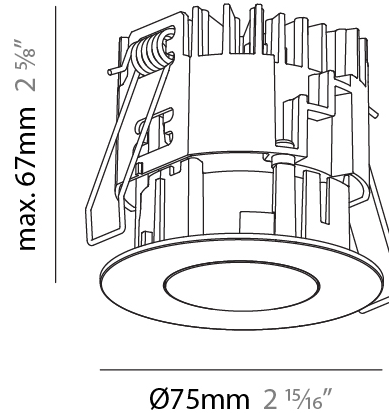

PHYSICAL

Aperture Sizes - Downlights: 1"
Shape: Round
Diameter (mm): 75
Diameter (in): 2 15/16
Height (mm): 67
Height (in): 2 5/8
Ceiling Thickness (mm): 1 - 25
Ceiling Thickness (in): 1/16 - 1 3/16
Min. Recessing Depth (mm): 75
Min. Recessing Depth (in): 2 15/16
Diffuser: Lens Pack - Spread Lens / Linear Spread Lens / Honeycomb Louver
Fixture Finish: SSR / BKV / CWI / CRY / HAB / UFT / ITA / RUA / FTG / MYG / LOD / PUS / FRO / FUP / KIA / POP / BLS / SPG / MEY / GOH / CHC / COM / ABZ / JAG / OBR / MOS / ROR
Fixture Material: Aluminum Die Cast
Cut-out Measurements: 68mm / 2 11/16" Diameter

ELECTRICAL

Lamp Type: LED (Zhaga Standard)
Input Wattage (W): 16
Total Output Wattage (W): 14.6
Dimming: Tri-Mode (Non-Dimming and Phase Dimming (120Vac only) and 0-10V Dimming)
Driver Included: No
Driver Location: Recessed Housing
Driver Type: Constant Current - Universal
Driver Class: Class 2
Input Voltage (V): 120 - 277
Constant Current (MA): 350

LED

Color Temperature (°K): 2700 / 3000 / 3500 / 4000
Max. Delivered Lumen (lm): 1017 / 1096 / 1160 / 1162
Nominal Lumen (lm): 1393 / 1501 / 1589 / 1592
CRI: >90 CRI
Lamp Life (hrs): 50000

OPTICAL

Reflector: 16
Adjustability: Fixed

RATINGS AND CERTIFICATIONS

Certified By: Certified for North American Standards
IP rating: IP54