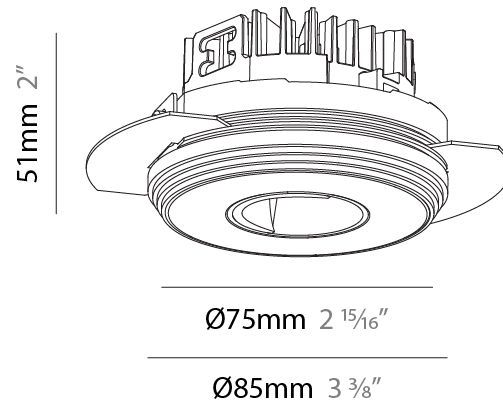

GENERAL

Series: Oiko Pro Round
Subseries: Oiko Pro Round Wallwash
Partner: Prolicht
Division: Architectural
Installation: Trimless
Product Type: Wallwash
Mounting Location: Ceiling
Light Distribution: Direct

PHYSICAL

Shape: Round
Diameter (mm): 75
Diameter (in): 2 ¹⁵/₁₆
Height (mm): 51
Height (in): 2
Ceiling Thickness (mm): 1 - 25
Ceiling Thickness (in): 1/16 - 1 3/16
Min. Recessing Depth (mm): 55
Min. Recessing Depth (in): 2 ³/₁₆
Fixture Finish: SSR / BKV / CWI / CRY / HAB / UFT / ITA / RUA / FTG / MYG / LOD / PUS / FRO / FUP / KIA / POP / BLS / SPG / MEY / GOH / CHC / COM / ABZ / JAG / OBR / MOS / ROR
Fixture Material: Aluminum Die Cast
Cut-out Measurements: 86mm / 3 3/8" Diameter

ELECTRICAL

Lamp Type: LED (Zhaga Standard)
Input Wattage (W): 15
Total Output Wattage (W): 13.6
Dimming: Tri-Mode (Non-Dimming and Phase Dimming (120Vac only) and 0-10V Dimming)
Driver Included: No
Driver Location: Recessed Housing
Driver Type: Constant Current - Universal
Driver Class: Class 2
Input Voltage (V): 120 - 277
Constant Current (MA): 350

LED

Color Temperature (°K): 2700 / 3000 / 3500 / 4000
Max. Delivered Lumen (lm): 1302 / 1383 / 1449 / 1462
Nominal Lumen (lm): 1566 / 1665 / 1743 / 1759
CRI: >93 CRI
Lamp Life (hrs): 50000

OPTICAL

Adjustability: Fixed

RATINGS AND CERTIFICATIONS

Certified By: Certified for North American Standards
IP rating: IP20