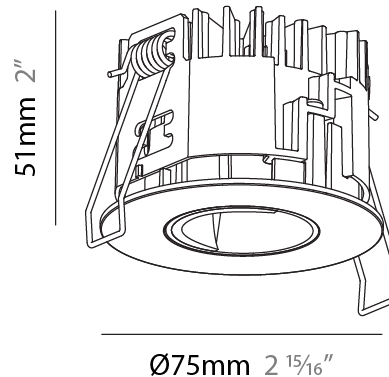

GENERAL

Series: Oiko Pro Round
Subseries: Oiko Pro Wallwash
Partner: Prolicht
Division: Architectural
Installation: Recessed
Product Type: Wallwash
Mounting Location: Ceiling
Light Distribution: Wallwash

PHYSICAL

Aperture Sizes - Downlights: 1"
Shape: Round
Diameter (mm): 75
Diameter (in): 2 ¹⁵/₁₆"
Height (mm): 51
Height (in): 2
Ceiling Thickness (mm): 1 - 25
Ceiling Thickness (in): 1/16 - 1 3/16
Min. Recessing Depth (mm): 55
Min. Recessing Depth (in): 2 ³/₁₆"
Diffuser: Lens Pack - Spread Lens / Linear Spread Lens / Honeycomb Louver
Fixture Finish: SSR / BKV / CWI / CRY / HAB / UFT / ITA / RUA / FTG / MYG / LOD / PUS / FRO / FUP / KIA / POP / BLS / SPG / MEY / GOH / CHC / COM / ABZ / JAG / OBR / MOS / ROR
Fixture Material: Aluminum Die Cast
Cut-out Measurements: 68mm / 2 11/16" Diameter

ELECTRICAL

Lamp Type: LED (Zhaga Standard)
Input Wattage (W): 14
Total Output Wattage (W): 12.7
Dimming: Dali Dimming / Matter
Driver Included: No
Driver Location: Recessed Housing
Driver Type: Constant Current - Universal (120Vac only for DALI driver)
Driver Class: Class 2
Input Voltage (V): 120 - 277
Constant Current (MA): 700

LED

Color Temperature (°K): 2700-6500 Tunable White
Max. Delivered Lumen (lm): 1216
Nominal Lumen (lm): 1460
CRI: >90 CRI
Lamp Life (hrs): 50000
Special LEDs offerings: Tunable White

OPTICAL

Adjustability: Fixed

RATINGS AND CERTIFICATIONS

Certified By: Certified for North American Standards
IP rating: IP20